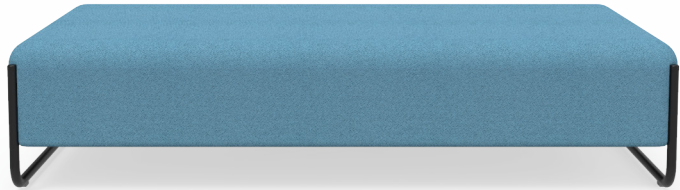

# PIPER Sofa Family

- Agile seating range for multiple applications.
- External framework for a soft, contemporary aesthetic.
- Options from base ottoman up to high back sofa.
- Wide range of fabric colours available.
- Perfect solution for flexible, open plan and collaborative spaces.
- Integrated tablet and power options available.

Piper is offered in either Gabriel Chili, a textile made from 100% post-consumer recycled flame retardant polyester or Gabriel Focus, which is a woven felt upholstery fabric made of 100% premium quality worsted wool.

## Key Features

Full family available for multiple applications

Option 1 - Ottoman

Option 2 - With straight backrest

Option 3 - Left or Right hand module with backrest

Option 4 - High Back

# PIPER

Sofa Family

- Modular options allow for the creation of agile spaces.
- Semi-private environments can be created using high back module.
- 80+ fabric colours across 2 standard ranges means matching other products in your workplace is easy.