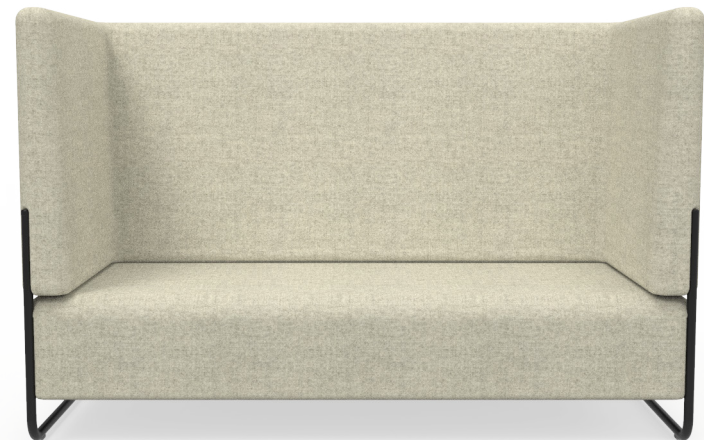

# PIPER Sofa Family

- Agile seating range for multiple applications.
- External framework for a soft, contemporary aesthetic.
- Options from base ottoman up to high back sofa.
- Wide range of fabric colours available.
- Perfect solution for flexible, open plan and collaborative spaces.
- Integrated tablet and power options available.

Piper is offered in either Gabriel Chili, a textile made from 100% post-consumer recycled flame retardant polyester or Gabriel Focus, which is a woven felt upholstery fabric made of 100% premium quality worsted wool.

## Key Features

Full family available for multiple applications

Option 1 - Ottoman

Option 2 - With straight backrest

Option 3 - Left or Right hand module with backrest

Option 4 - High Back

# PIPER

Sofa Family

- Modular options allow for the creation of agile spaces.
- Semi-private environments can be created using high back module.
- 80+ fabric colours across 2 standard ranges means matching other products in your workplace is easy.