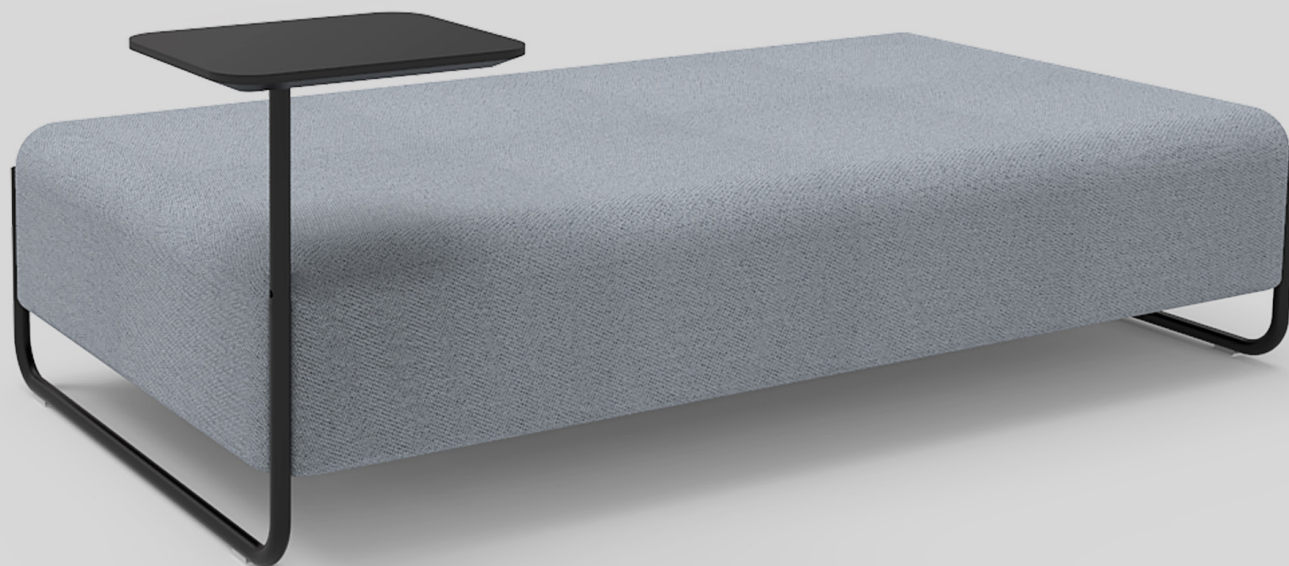

# PIPER Sofa Family

- Agile seating range for multiple applications.
- External framework for a soft, contemporary aesthetic.
- Options from base ottoman up to high back sofa.
- Wide range of fabric colours available.
- Perfect solution for flexible, open plan and collaborative spaces.
- Integrated tablet and power options available.

Piper is offered in either Gabriel Chili, a textile made from 100% post-consumer recycled flame retardant polyester or Gabriel Focus, which is a woven felt upholstery fabric made of 100% premium quality worsted wool.

## Key Features

Full family available for multiple applications

Option 1 - Ottoman

Option 2 - With straight backrest

Option 3 - Left or Right hand module with backrest

Option 4 - High Back

### OTTOMAN

Length: 1800mm

Height: 420mm

Depth: 880mm